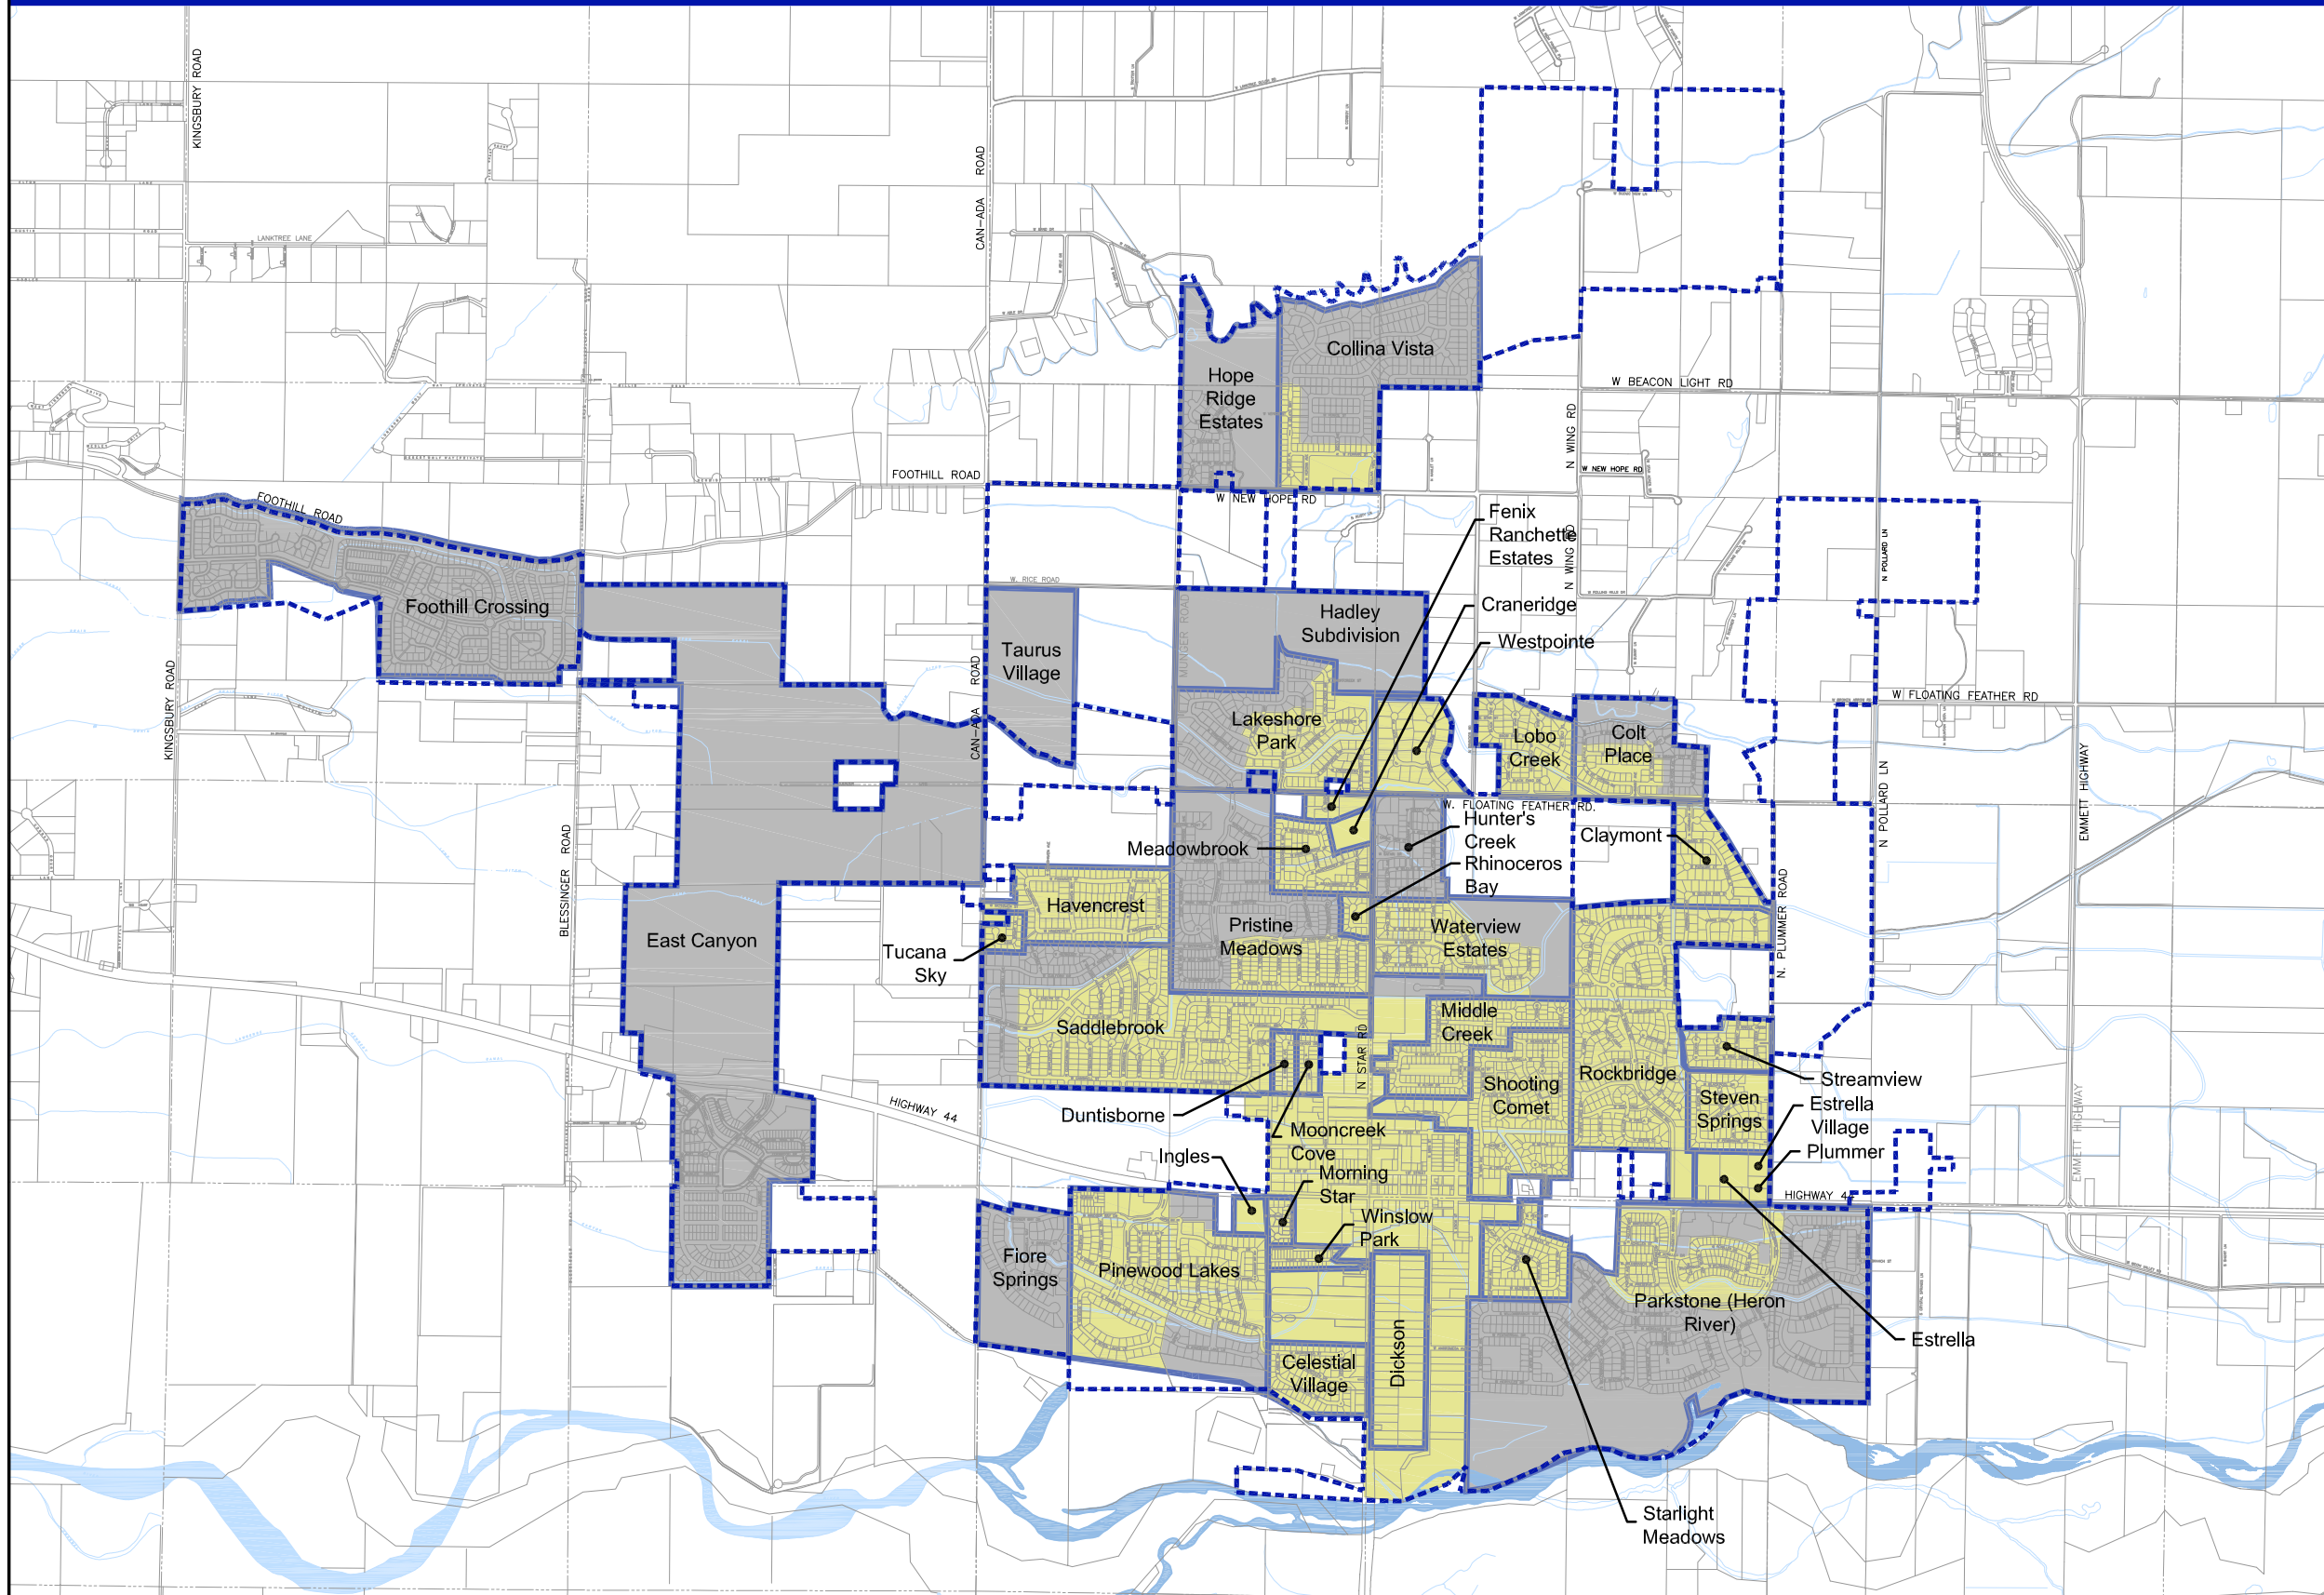

CITY OF STAR

LEGEND

- Existing Subdivisions
- Proposed Subdivisions
- Subdivision Boundary Line
- City Limits

1-14-09

SUBDIVISION BOUNDARY MAP